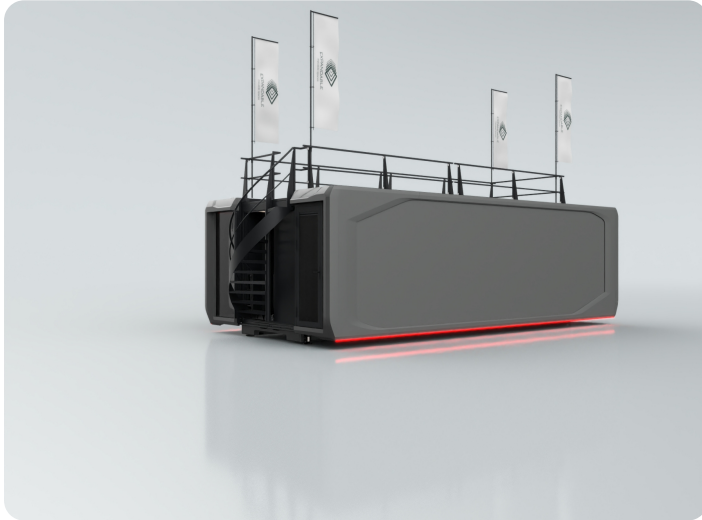

Pod 30ft

Expandable Pod 30ft
\$ 356,000 Excl. Sales Tax

www.expandable-trailers.com

Your configuration

PRODUCT AND SHAPE

Product

Pod 30ft

Shape

Octagon shape

SIDES CONFIGURATION

Front left	Door with glass
Front middle	Roof deck entry with steps
Front right	Premium glass
Left side	Solid wall
Right side	Premium glass with electric sliding doors
Rear left	Door with panel
Rear middle	Large tech hub
Rear right	Premium glass
Toilet or cabinet	-
Roof terrace	Roof terrace
Roof grid left	-
Roof grid right	-

Expandable Pod 30ft

Octagon shape | L 31ft 5" x W 15ft 10" x H 9ft 10"

COLORS

Main color

RAL9023 Pearl dark grey

Frame color

RAL7021 Black grey

COOLING AND HEATING

Expandable Pod 30ft

Octagon shape | L 31ft 5" x W 15ft 10" x H 9ft 10"

LIGHTING

Flexrails

Flex rail

LED spots (12 pcs)

Electricity sockets (set of 4) flex rail

Interior LED lights