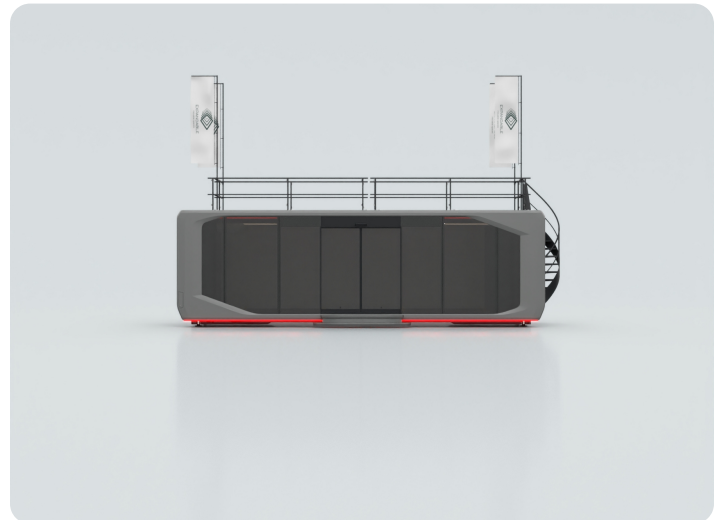

Pod 30ft

Expandable Pod 30ft
\$ 356,000 Excl. Sales Tax

www.expandable-trailers.com

Your configuration

PRODUCT AND SHAPE

Product

Pod 30ft

Shape

Octagon shape

SIDES CONFIGURATION

Front left	Door with glass
Front middle	Roof deck entry with steps
Front right	Premium glass
Left side	Solid wall
Right side	Premium glass with electric sliding doors
Rear left	Door with panel
Rear middle	Large tech hub
Rear right	Premium glass
Toilet or cabinet	-
Roof terrace	Roof terrace
Roof grid left	-
Roof grid right	-

Expandable Pod 30ft

Octagon shape | L 31ft 5" x W 15ft 10" x H 9ft 10"

COLORS

Main color

RAL9023 Pearl dark grey

Frame color

RAL7021 Black grey

COOLING AND HEATING

Expandable Pod 30ft

Octagon shape | L 31ft 5" x W 15ft 10" x H 9ft 10"

LIGHTING

Flexrails

Flex rail

LED spots (12 pcs)

Electricity sockets (set of 4) flex rail

Interior LED lights